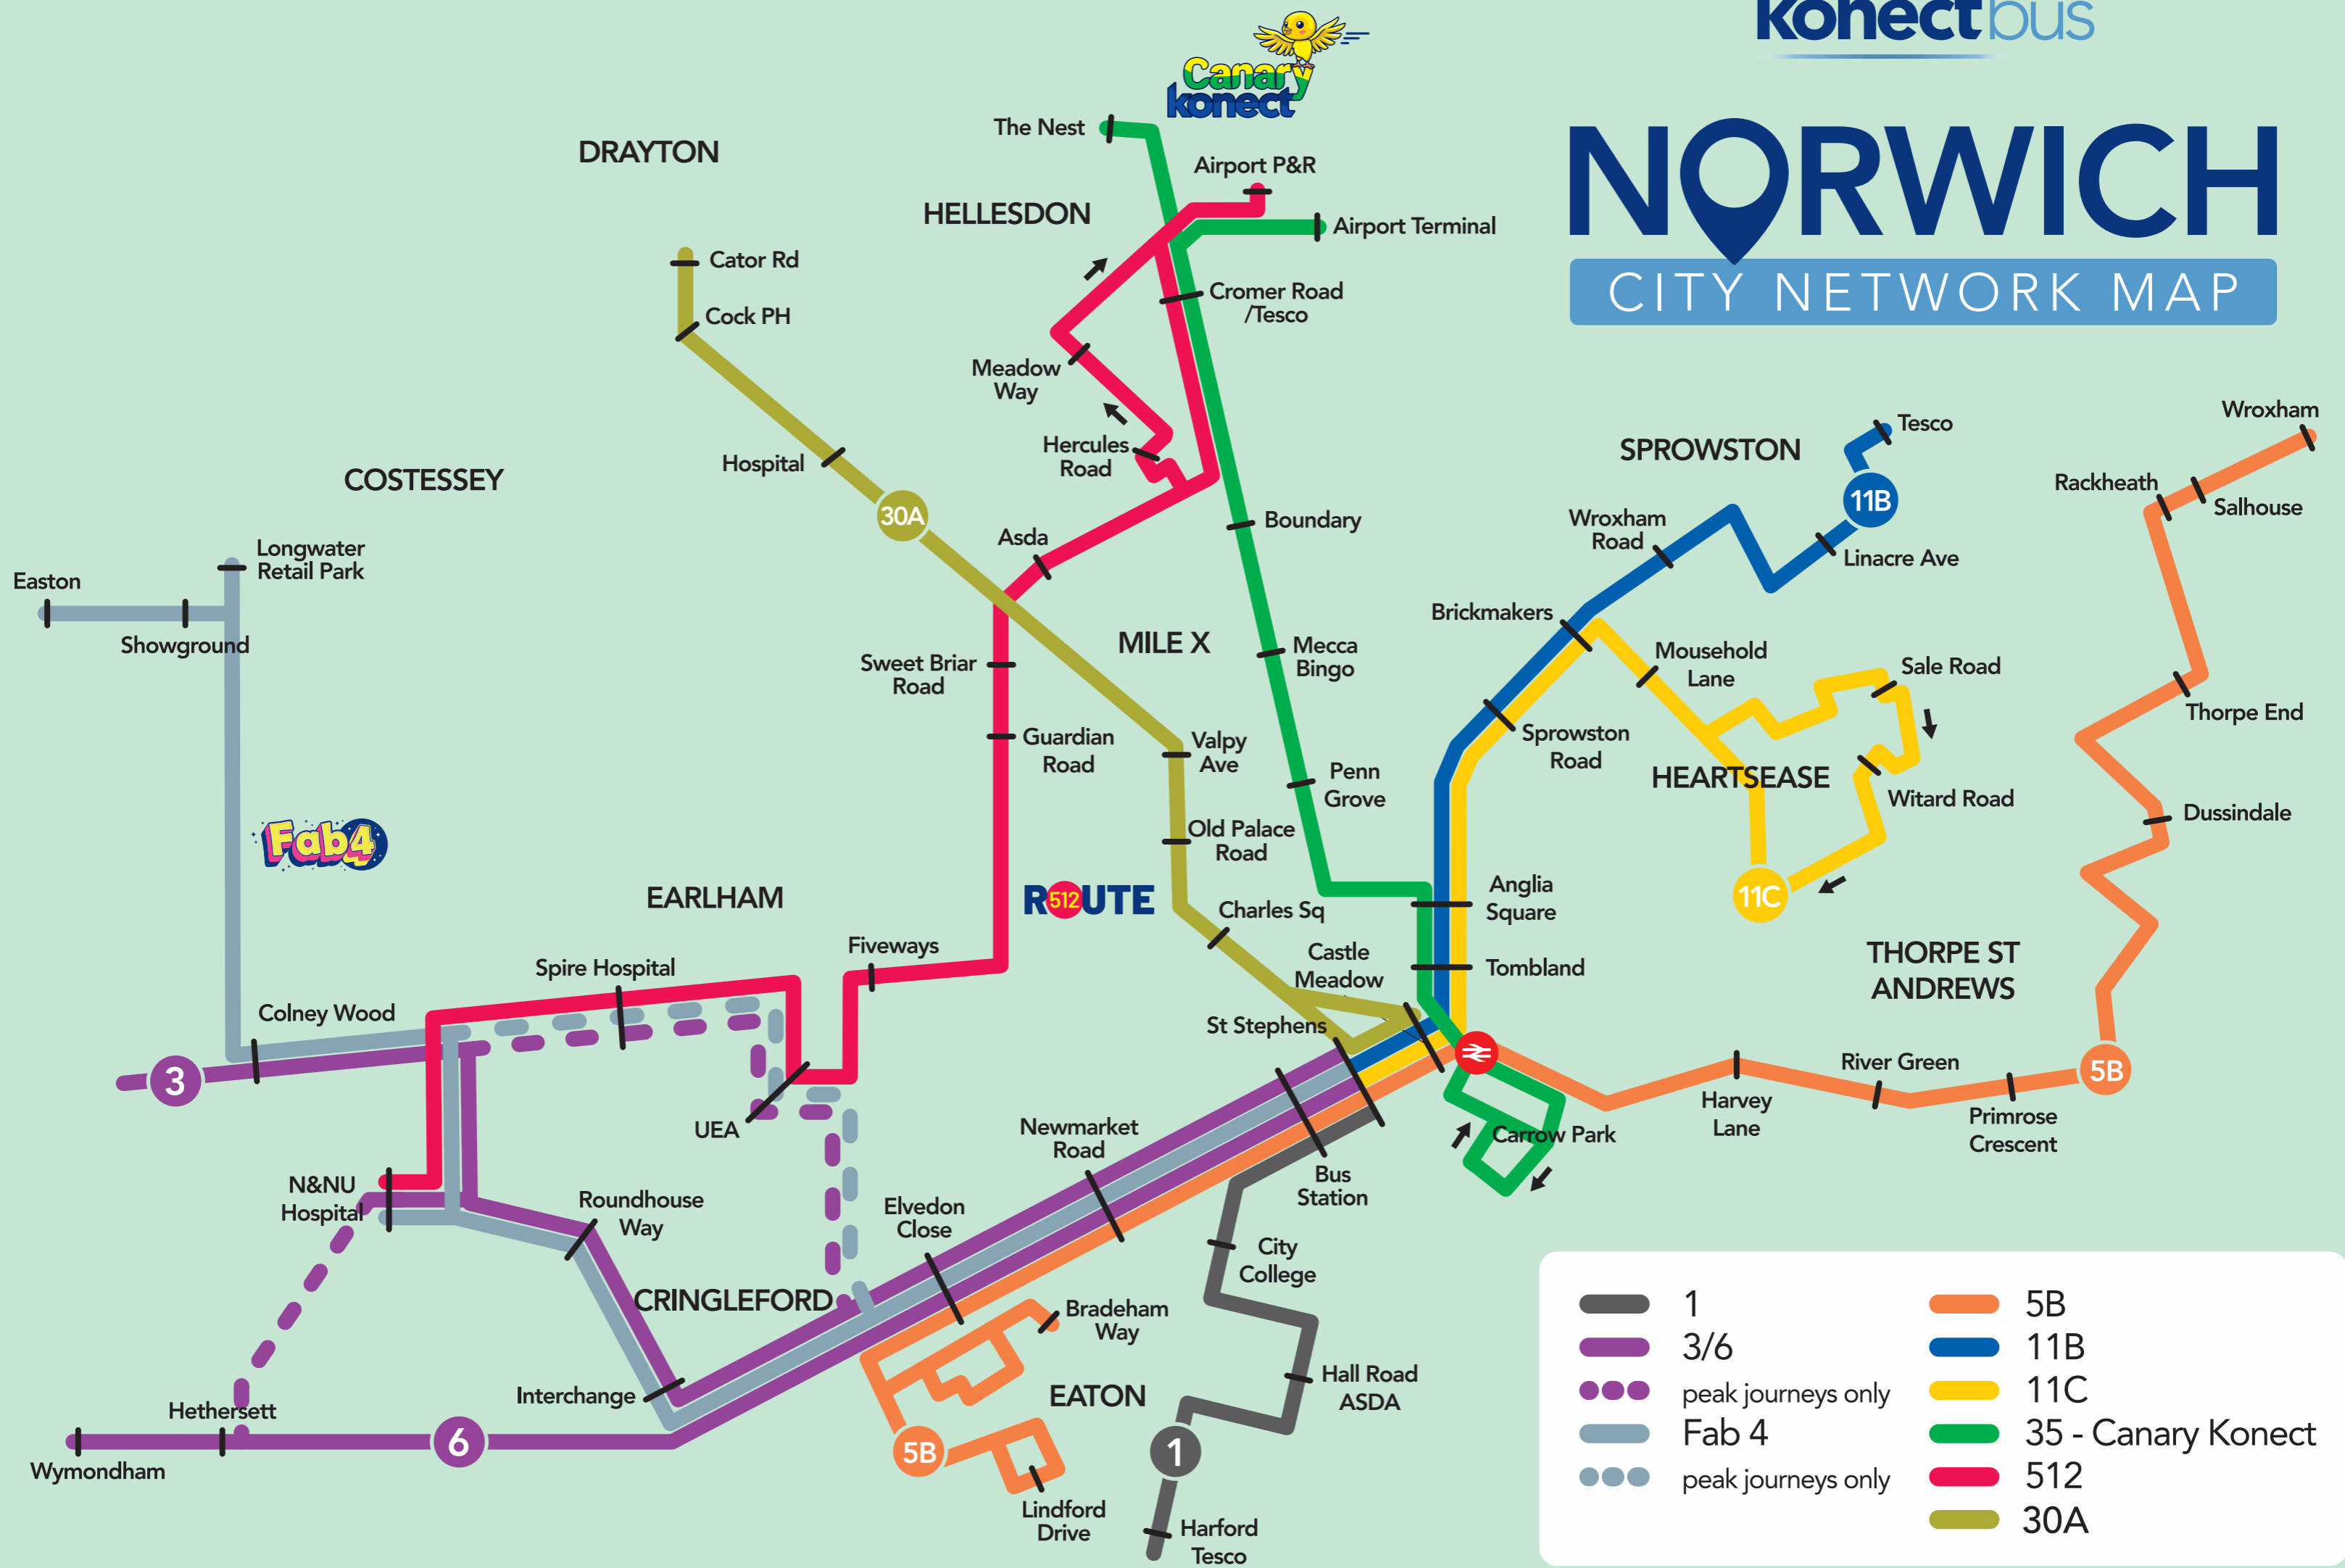

# NORWICH

## CITY NETWORK MAP

- |  |                    |  |                    |
|--|--------------------|--|--------------------|
|  | 1                  |  | 5B                 |
|  | 3/6                |  | 11B                |
|  | peak journeys only |  | 11C                |
|  | Fab 4              |  | 35 - Canary Konect |
|  | peak journeys only |  | 512                |
|  |                    |  | 30A                |