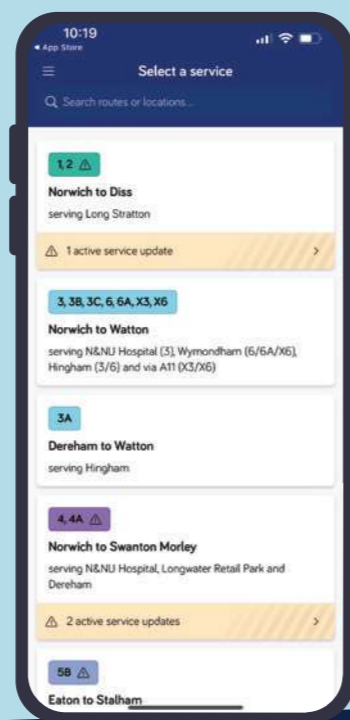

Codes:

Sch	runs on schooldays only
SchA	starts at Carbrooke, Portal Avenue at 0830
NSch	runs on Saturdays and during school holidays
Hol	runs on Mondays to Fridays in school holidays
ThFS	runs on Thursdays, Fridays and Saturdays only
NS	does not run on Saturdays
TF	continues to or starts from Toftwood via Shipdham as route 3

TRACK YOUR BUS

Don't Forget

To always check our service updates before you leave the house or head back home.

Open the app on your phone and navigate to timetables.

Click the route you need.

Click on your bus stop name and you will see when the next bus is due.

Click on the time.

See where your bus is on the map.

Search Konectbus on Google Play or App Store