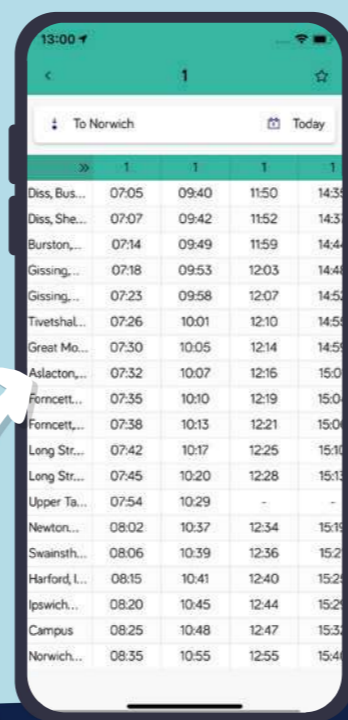

Norwich ▶ N&N Hospital ▶ Hingham ▶ Watton

Journeys serving Barnham Broom (3B) & Carbrooke Village (3C)

Monday to Saturday except Bank Holidays

Route Code	3C Sch	3 Hol	3 SchA	3C	3	3	3	3	3B	3	3C	3	3B	3B	3	3B	ThFS
Norwich, Rail Station, Thorpe Road (DE)																	2235
Norwich, Bus Station (B)	0705	0705		0845	0945	1045	1145	1245	1345	1445	1555	1655	1755	2020			2245
Norwich, St Stephens Street (BT)	0707	0707		0847	0947	1047	1147	1247	1347	1447	1559	1658	1758	2022			2246
Newmarket Road, Town Close Road	0710	0710		0850	0950	1050	1150	1250	1350	1450	1603	1702	1801	2024			2248
Cringleford, Bus Interchange (A)	0717	0717		0857	0957	1057	1157	1257	1357	1457							
Eaton, Cellarhouse											1611	1710	1806	2028			2252
UEA, University Drive											1615	1715	1811	2031			2256
N&NU Hospital (B)	0723	0723		0905	1005	1105	1205	1305	1405	1505	1625	1727	1820	2039			2303
Barford, B1108, Cock Inn	0734	0734		0917	1017	1117	1217	1317	1417	1517	1638	1740	1832	2049			2313
Barnham Broom, Post Office								1323				1746	1838				2319
Hingham, Market Place	0746	0746		0929	1029	1129	1229	1335	1429	1529	1652	1759	1851	2103			2330
Carbrooke, Broadmoor Road, opp Bus Shelter	0758			0939						1539							
Carbrooke, Salmond Rd, layby	0806	0757	0830	0942	1039	1139	1239	1345	1439	1543	1704	1809	1901	2112			2339
Watton, High Street, Crown	0818	0810	0840	0949	1046	1146	1246	1352	1446	1550	1713	1817	1909	2117			2345
Watton, Swaffham Road				0950	1047	1147	1247				1715	1818	1910	2118			2346
Watton, Wayland Avenue				0952	1049	1149	1249				TF	TF	1912				
Wayland Academy	0821												TF				

TRACK YOUR BUS

Don't Forget

To always check our service updates before you leave the house or head back home.

Open the app on your phone and navigate to timetables.

Click the route you need.

Click on your bus stop name and you will see when the next bus is due.

Click on the time.

See where your bus is on the map.

Search Konectbus on Google Play or App Store