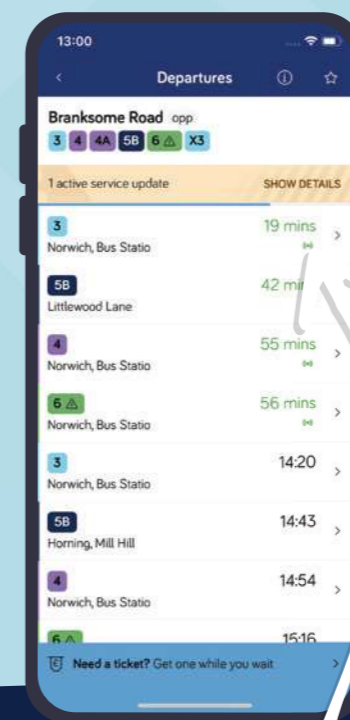

Norwich ▶ N&N Hospital ▶ Hingham ▶ Watton

Journeys serving Barnham Broom (3B) & Carbrooke Village (3C)

Monday to Saturday except Bank Holidays

Route Code	3C Sch	3 Hol	3 SchA	3C	3	3	3	3	3B	3	3C	3	3B	3B	3	3B	ThFS
Norwich, Rail Station, Thorpe Road (DE)																	2235
Norwich, Bus Station (B)	0705	0705		0845	0945	1045	1145	1245	1345	1445	1555	1655	1755	2020			2245
Norwich, St Stephens Street (BT)	0707	0707		0847	0947	1047	1147	1247	1347	1447	1559	1658	1758	2022			2246
Newmarket Road, Town Close Road	0710	0710		0850	0950	1050	1150	1250	1350	1450	1603	1702	1801	2024			2248
Cringleford, Bus Interchange (A)	0717	0717		0857	0957	1057	1157	1257	1357	1457							
Eaton, Cellarhouse											1611	1710	1806	2028			2252
UEA, University Drive											1615	1715	1811	2031			2256
N&NU Hospital (B)	0723	0723		0905	1005	1105	1205	1305	1405	1505	1625	1727	1820	2039			2303
Barford, B1108, Cock Inn	0734	0734		0917	1017	1117	1217	1317	1417	1517	1638	1740	1832	2049			2313
Barnham Broom, Post Office								1323				1746	1838				2319
Hingham, Market Place	0746	0746		0929	1029	1129	1229	1335	1429	1529	1652	1759	1851	2103			2330
Carbrooke, Broadmoor Road, opp Bus Shelter	0758			0939						1539							
Carbrooke, Salmond Rd, layby	0806	0757	0830	0942	1039	1139	1239	1345	1439	1543	1704	1809	1901	2112			2339
Watton, High Street, Crown	0818	0810	0840	0949	1046	1146	1246	1352	1446	1550	1713	1817	1909	2117			2345
Watton, Swaffham Road				0950	1047	1147	1247				1715	1818	1910	2118			2346
Watton, Wayland Avenue				0952	1049	1149	1249				TF	TF	1912				
Wayland Academy	0821												TF				

TRACK YOUR BUS

Don't Forget

To always check our service updates before you leave the house or head back home.

Open the app on your phone and navigate to timetables.

Click the route you need.

Click on your bus stop name and you will see when the next bus is due.

Click on the time.

See where your bus is on the map.

Search Konectbus on Google Play or App Store