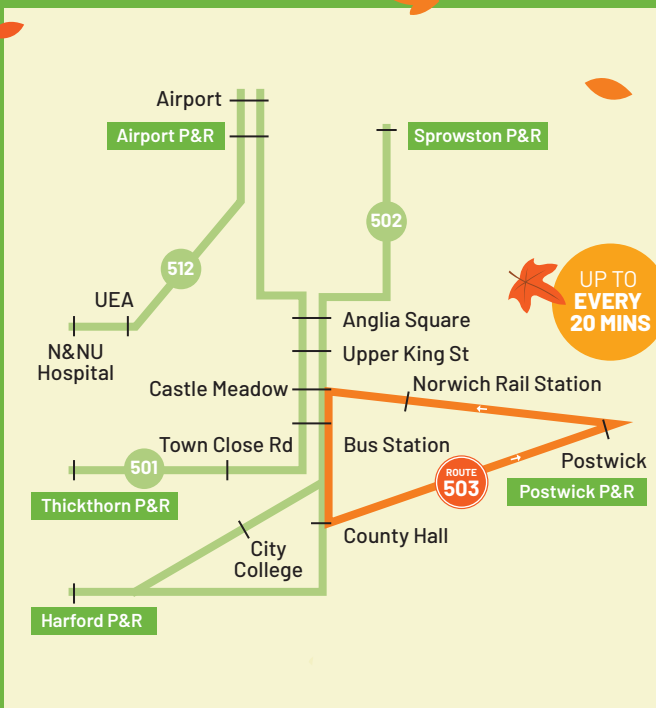

The quick, easy, and stress-free way into the city centre!

Park your car for **FREE** and pay on the bus

So, next time you are thinking about driving into Norwich City Centre perhaps consider taking the bus.

www.konectbus.co.uk/503

ROUTE 503

POSTWICK PARK & RIDE

From 8 January 2024

SAVE MONEY WHEN YOU PARK AND RIDE!

**ROUTE
503**

Serving:
Rail Station
Castle Meadow
Bus Station

Buses stop at timing points only

Monday to Saturdays except bank holidays

Postwick Park & Ride	0720	0740	0805	0825	0850	0910	at these minutes past each hour	50	10	30	until	1610	1630	1650	1710	1735	1800
Thorpe Rd, Rail Station	0733	0753	0818	0838	0903	0922		02	22	42		1622	1642	1705	1725	1750	1812
(CW) Castle Meadow	0737	0757	0822	0842	0907	0926		06	26	46		1626	1646	1710	1730	1755	1816
(M) Norwich, Bus Station	0742	0802	0827	0847	0912	0932		12	32	52		1632	1652	1715	1735	1800	1820
Bracondale (for County Hall)	0747	0807	0832	0852	0916	0936		16	36	56		1636	1657	1720	1740	1805	1825
Postwick Park & Ride	0800	0820	0845	0905	0925	0945	25	45	05	1645	1706	1731	1751	1816	1836		

Under
5's travel
FREE*

UP TO EVERY 20 MINS

NEW
Lower priced fares

**ONLY
£1**
when you
Park and Ride with
another full paying
passenger

Adult
£3.00

17-19
£2.00

Child
£1.50

Concession
£2.00