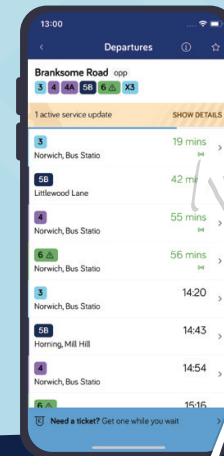

# Norwich ▶ N&N Hospital ▶ Hingham ▶ Watton

Journeys serving Barnham Broom (3B) & Carbrooke Village (3C)

**Monday to Saturday** except Bank Holidays

Route Code	3C Sch	3 Hol	3 SchA	3C	3	3	3	3B	3	3C	3	3B	3B	3	3B	ThFS
Norwich, Rail Station, Thorpe Road (DE)																2235
Norwich, Bus Station (B)	0705	0705		0845	0945	1045	1145	1245	1345	1445	1555	1655	1755	2020	2245	
Norwich, St Stephens Street (BT)	0707	0707		0847	0947	1047	1147	1247	1347	1447	1559	1658	1758	2022	2246	
Newmarket Road, Town Close Road	0710	0710		0850	0950	1050	1150	1250	1350	1450	1603	1702	1801	2024	2248	
Cringleford, Bus Interchange (A)	0717	0717		0857	0957	1057	1157	1257	1357	1457						
Eaton, Cellarhouse											1611	1710	1806	2028	2252	
UEA, University Drive											1615	1715	1811	2031	2256	
N&NU Hospital (B)	0723	0723		0905	1005	1105	1205	1305	1405	1505	1625	1727	1820	2039	2303	
Barford, B1108, Cock Inn	0734	0734		0917	1017	1117	1217	1317	1417	1517	1638	1740	1832	2049	2313	
Barnham Broom, Post Office								1323				1746	1838		2319	
Hingham, Market Place	0746	0746		0929	1029	1129	1229	1335	1429	1529	1652	1759	1851	2103	2330	
Carbrooke, Broadmoor Road, opp Bus Shelter	0758			0939						1539						
Carbrooke, Salmond Rd, layby	0806	0757	0830	0942	1039	1139	1239	1345	1439	1543	1704	1809	1901	2112	2339	
Watton, High Street, Crown	0818	0810	0840	0949	1046	1146	1246	1352	1446	1550	1713	1817	1909	2117	2345	
Watton, Swaffham Road				0950	1047	1147	1247				1715	1818	1910	2118	2346	
Watton, Wayland Avenue				0952	1049	1149	1249				TF	TF	1912			
Wayland Academy	0821												TF			

## Don't Forget

To always check our service updates before you leave the house or head back home.

Open the app on your phone and navigate to timetables.

Click the route you need.

Click on your bus stop name and you will see when the next bus is due.

Click on the time.

See where your bus is on the map.

Search Konectbus on Google Play or App Store