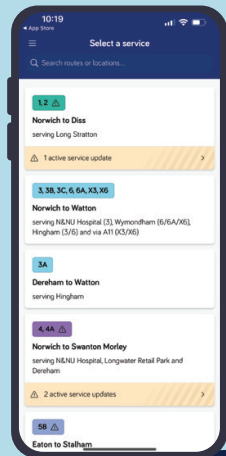

## Sundays and bank holidays

Route	11	11	11	11	11	
Dereham, Market Place, Barclays	0855	1055	1255	1455		
Toftwood, opp Millwrights	0742	0902	1102	1302	1502	
Shipdham, Post office	0748	0908	1108	1308	1508	
Watton, High Street, Crown	0758	0918	1118	1318	1518	
Watton, Wayland Avenue	0800	0920	1120	1320	1520	
Route	3	3B	3C	3	3	3
Watton, Wayland Avenue	0801	0921	1121	1321	1521	1625
Watton, High Street, Post Office	0810	0930	1130	1330	1530	1630
Carbrooke, Salmond Road layby	0816	0936	1136	1336	1536	1636
Carbrooke, village, bus shelter			1138			
Hingham, Bus Shelter	0827	0947	1152	1347	1547	1647
Barnham Broom, Post Office		0957				
Barford, B1108, Cock Inn	0838	1003	1203	1358	1558	1658
N&NU Hospital (A)	0850	1015	1215	1410	1610	1710
Cringleford, Bus Interchange (B)	0855	1020	1220	1415	1615	1715
Newmarket Road, Town Close Road	0900	1025	1225	1420	1620	1720
Norwich, Bus Station	0905	1030	1230	1425	1625	1725

### Codes:

<b>Sch</b>	runs on schooldays only
<b>SchA</b>	starts at Carbrooke, Portal Avenue at 0830
<b>NSch</b>	runs on Saturdays and during school holidays
<b>Hol</b>	runs on Mondays to Fridays in school holidays
<b>ThFS</b>	runs on Thursdays, Fridays and Saturdays only
<b>NS</b>	does not run on Saturdays
<b>TF</b>	continues to or starts from Toftwood via Shipdham as route 3

# TRACK YOUR BUS

## Don't Forget

To always check our service updates before you leave the house or head back home.

Open the app on your phone and navigate to timetables.

Click the route you need.

Click on your bus stop name and you will see when the next bus is due.