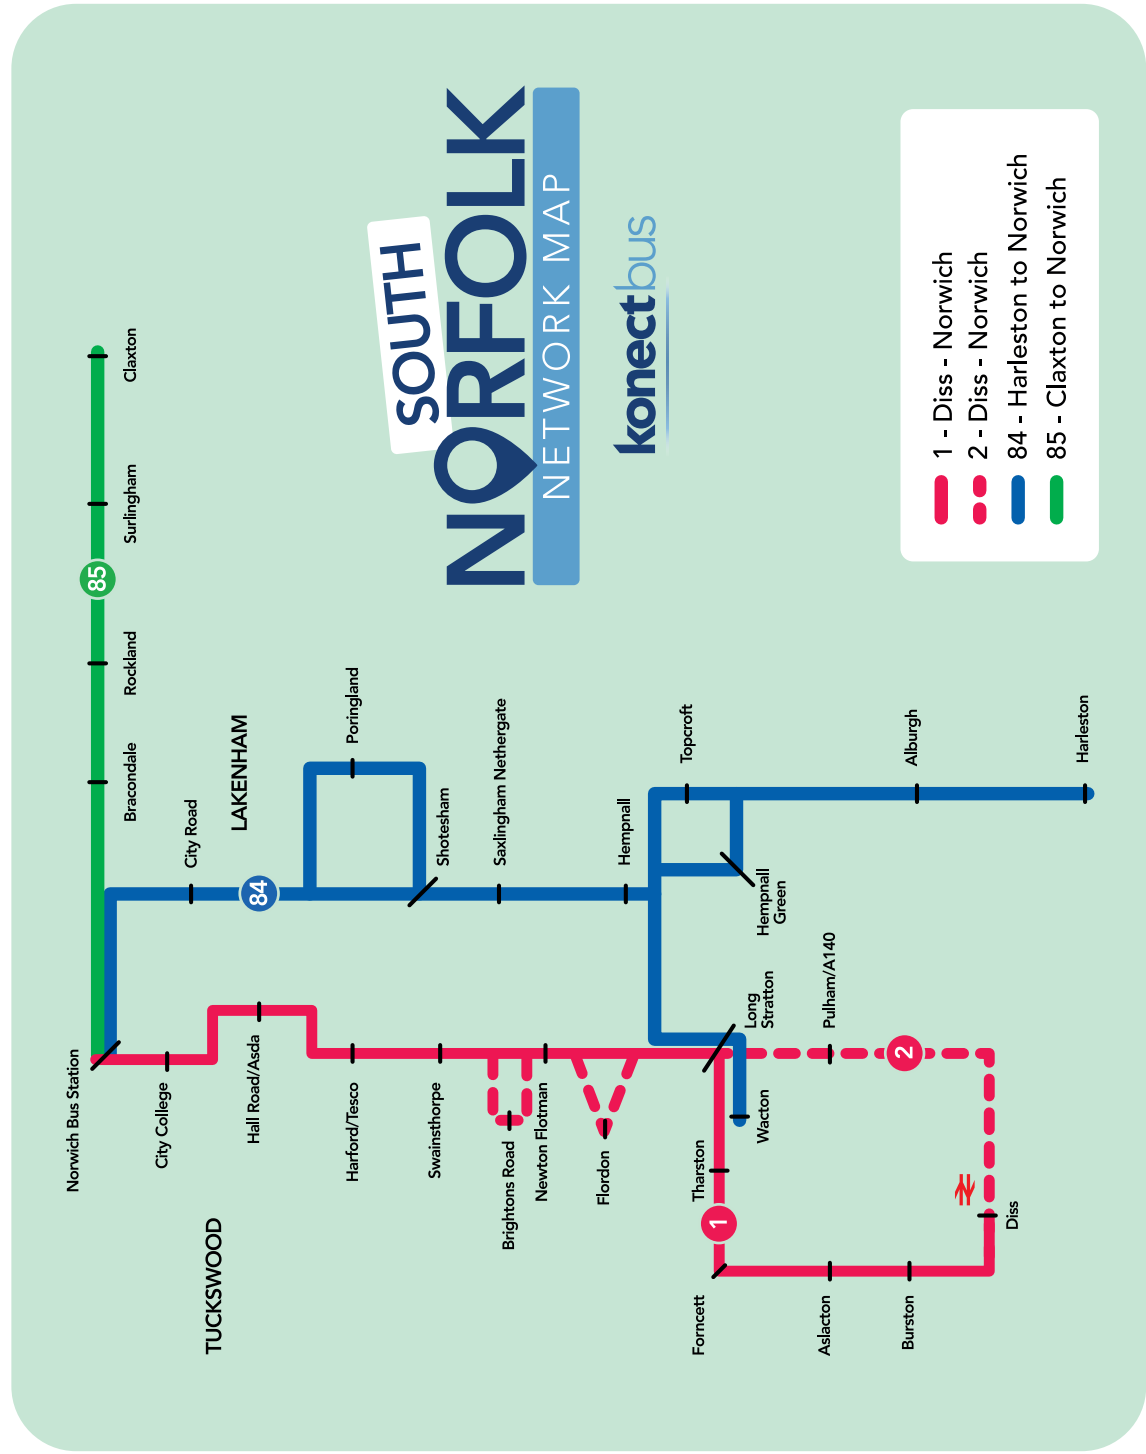

Code:
NSch S - Operates School holidays and Saturdays

Boxed timing points - passengers travel via Claxton for Norwich

Norwich ▶ **Surlingham** ▶ **Claxton**

85

Monday to Saturdays except bank holidays

Norwich, Bus Station (L)	0900	1010 1110 1210 1310 1425 1615 1715 1815
Norwich, Bracondale (for County Hall)	0903	1013 1113 1213 1313 1428 1618 1718 1818
Kirby Beedon, adj Kirby Road	0908	1020 1120 1220 1320 1435 1625 1725 1825
Bramerton, adj Hall	0911	1023 1123 1223 1323 1438 1628 1728 1828
Rockland St Mary, adj Surlingham Lane	0917	1029 1129 1229 1329 1444 1634 1734 1834
Surlingham, adj School Lane	-	1034 1134 1234 1334 1449 1639 1739 1839
Surlingham, opp Ferry Road	-	1037 1137 1237 1337 1452 1642 1742 1842
Surlingham, adj Coldham Hall/turn	-	1039 1139 1239 1339 1454 1644 1744 1844
Claxton, adj The Green	0923	- - - 1350 - - - 1855

getting in touch with us

for all our times & fares...

konectbus.co.uk

0330 0539 358

to find out what's going on...

@konectbuses konectbus

as well as our standard point-to-point **single, return, weekly** and **30 day tickets** tickets we also sell **Anywhere** tickets which are valid on all

konectbus

Travel Norfolk
Travel smart

GoEastAnglia
Part of GoAhead
v2